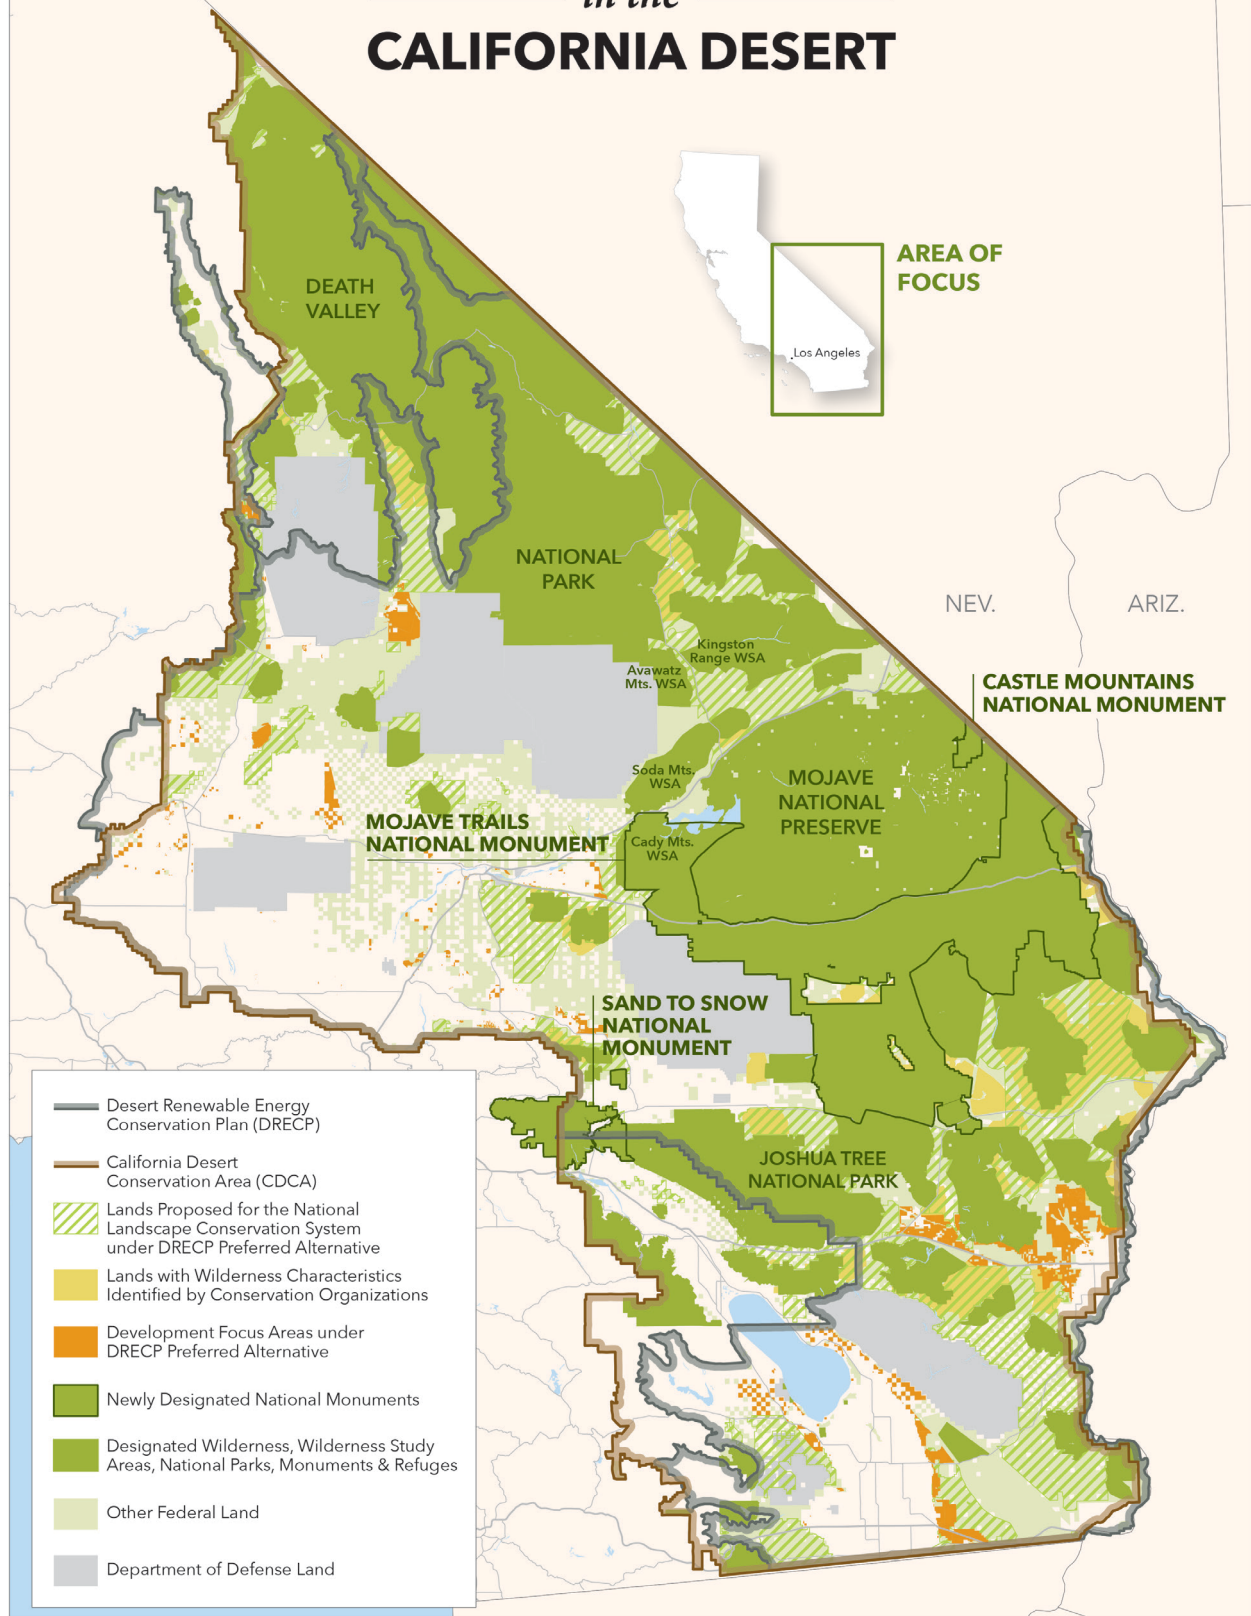

# CONSERVATION OPPORTUNITIES

*in the*

## CALIFORNIA DESERT

- Desert Renewable Energy Conservation Plan (DRECP)
- California Desert Conservation Area (CDCA)
- Lands Proposed for the National Landscape Conservation System under DRECP Preferred Alternative
- Lands with Wilderness Characteristics Identified by Conservation Organizations
- Development Focus Areas under DRECP Preferred Alternative
- Newly Designated National Monuments
- Designated Wilderness, Wilderness Study Areas, National Parks, Monuments & Refuges
- Other Federal Land
- Department of Defense Land